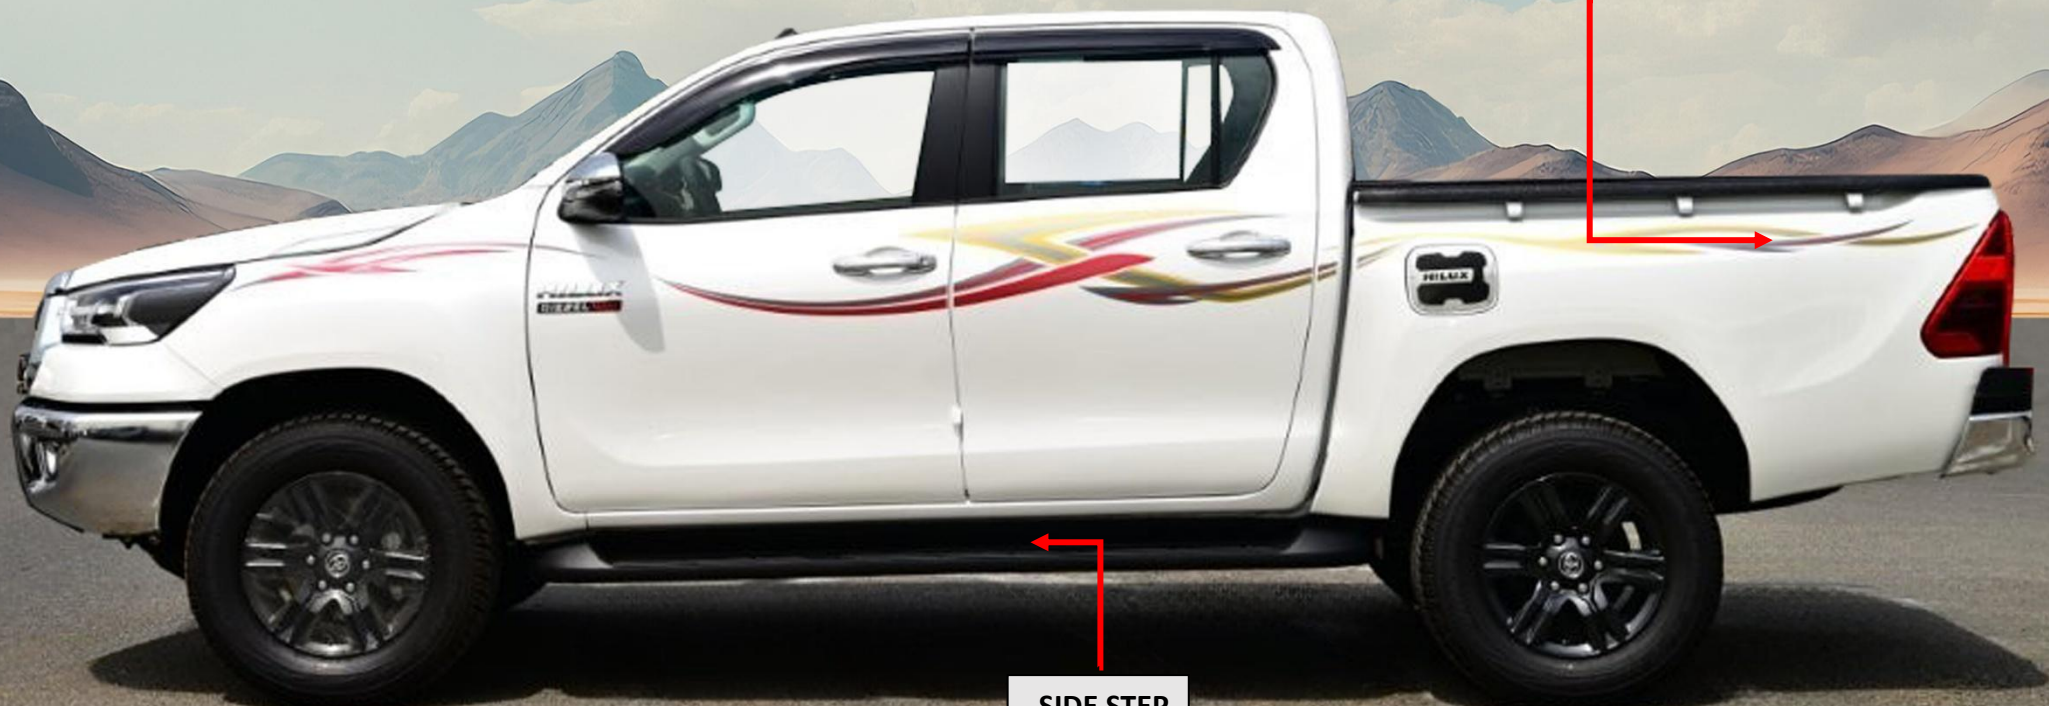

SAHARA MOTORS GROUP

BODY STRIPES

SIDE STEP

Sahara Motors (Head Office)

Block 3, Showroom 25, Auto Market,
Ras Al Khor, Dubai, United Arab Emirates.

✉ info@saharamotorsuae.com

☎ +971 - 43332623

Sahara Motors FZE

Showroom 19, DUCAMZ, Ras Al Khor,
Dubai, United Arab Emirates.

✉ info@saharamotorsfze.com

☎ +971 - 42882430

Sahara Motors (Branch)

25th Floor, Suite #2503, Jafza View 18,
Jebel Ali Freezone, Dubai, United Arab Emirates.

✉ info@saharamotorsuae.com

☎ +971 - 43332623

Forex Motors FZCO

Showroom 357, DUCAMZ, Ras Al Khor,
Dubai, United Arab Emirates.

✉ info@forexmotorsuae.com

☎ +971 - 43204249

Blitz Motors FZE

Office - C1-1F-SF1858, Ajman Free Zone
C1 Building, Ajman, United Arab Emirates.

✉ info@blitzmotorsuae.com

☎ +971 - 544400938