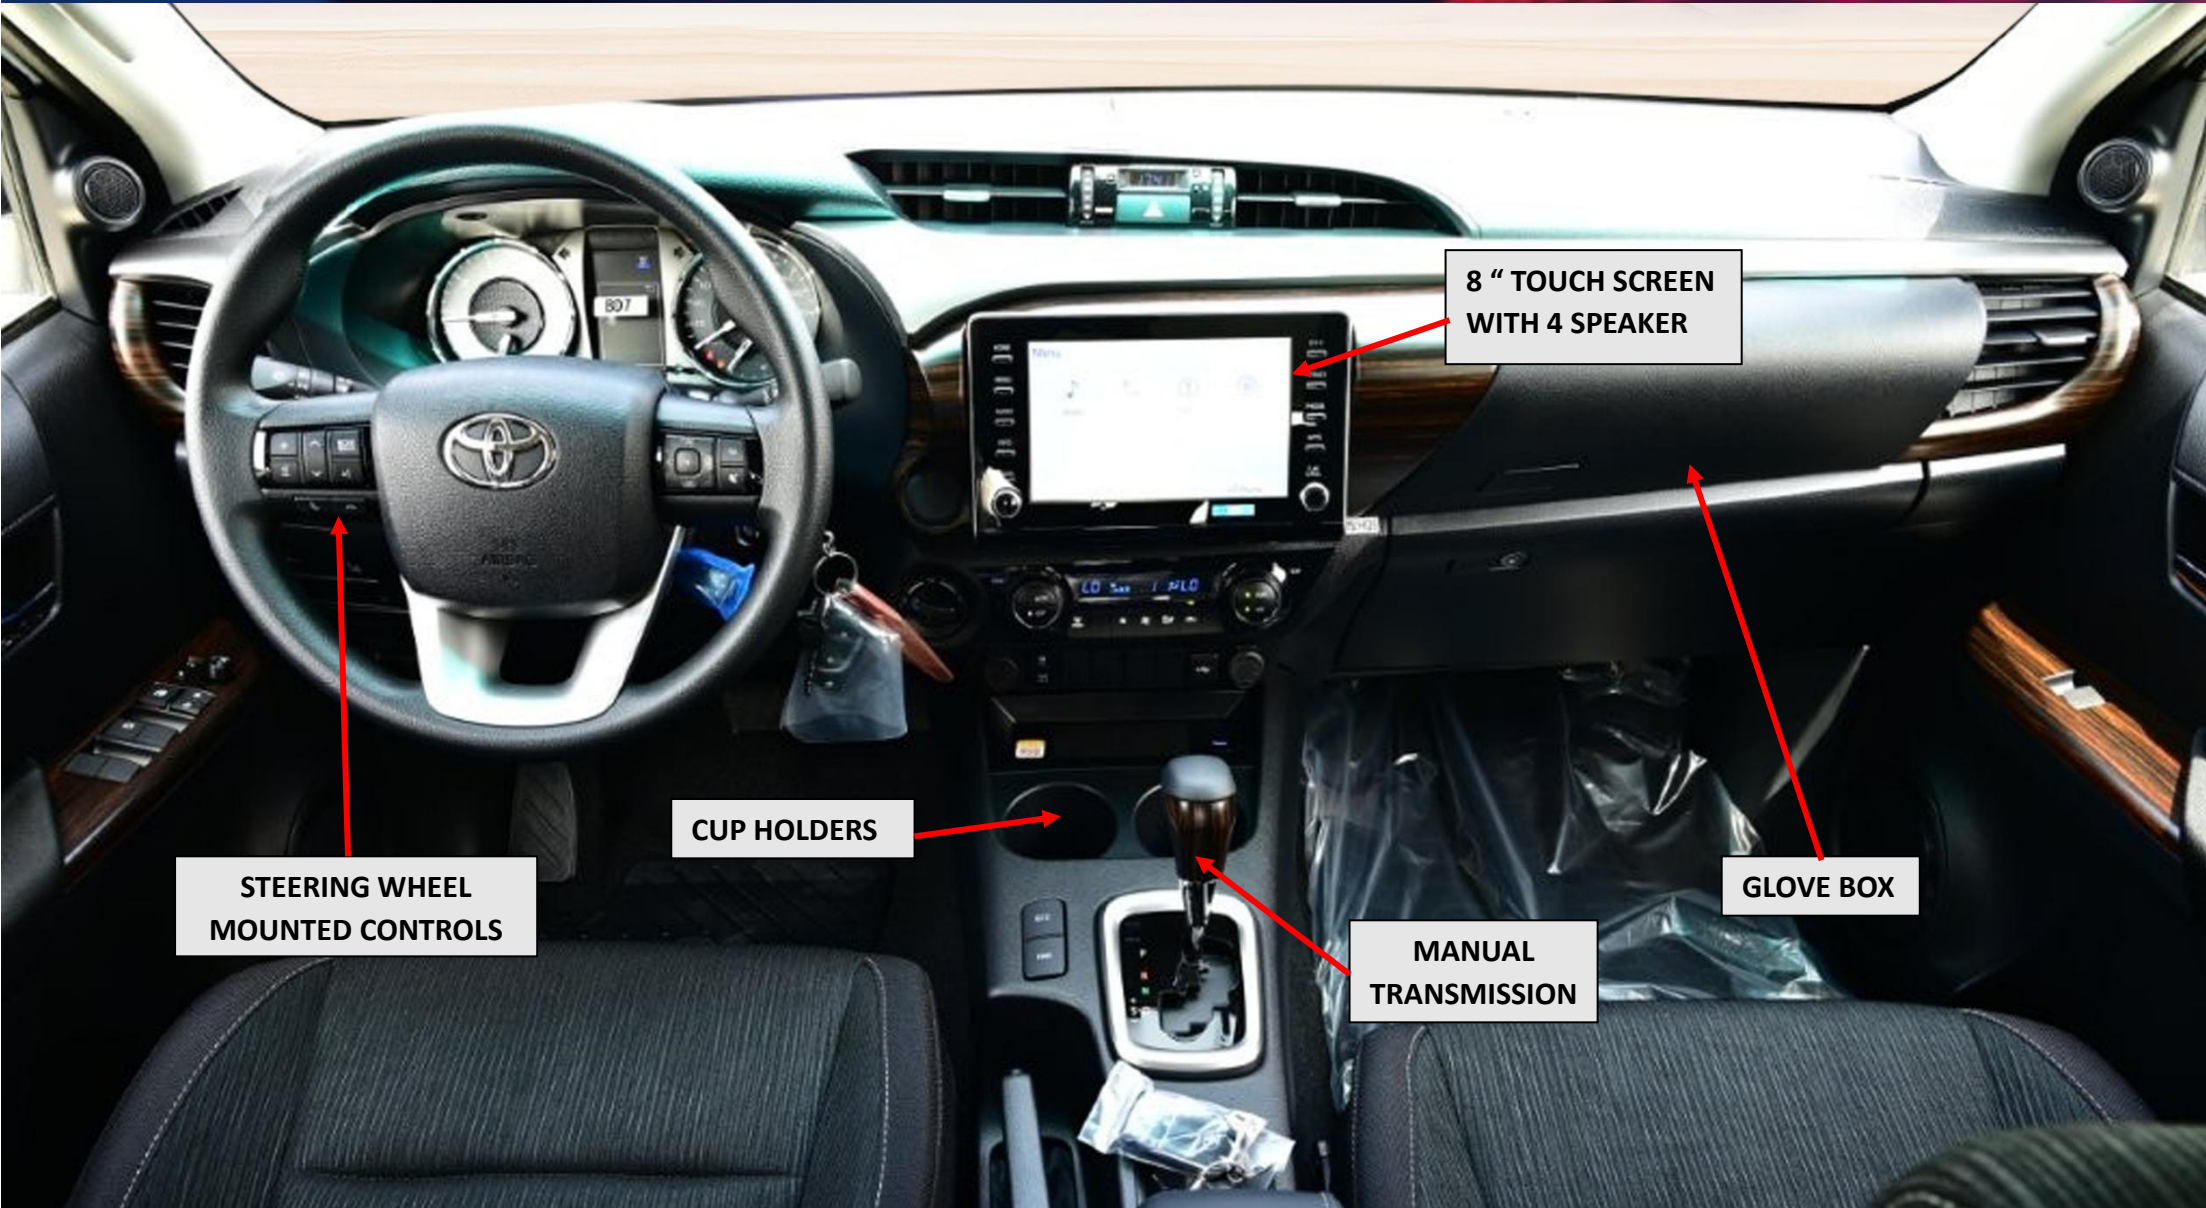

✉ info@blitzmotorsuae.com

☎ +971 - 544400938

SAHARA MOTORS GROUP

8 " TOUCH SCREEN WITH 4 SPEAKER

CUP HOLDERS

STEERING WHEEL MOUNTED CONTROLS

MANUAL TRANSMISSION

GLOVE BOX