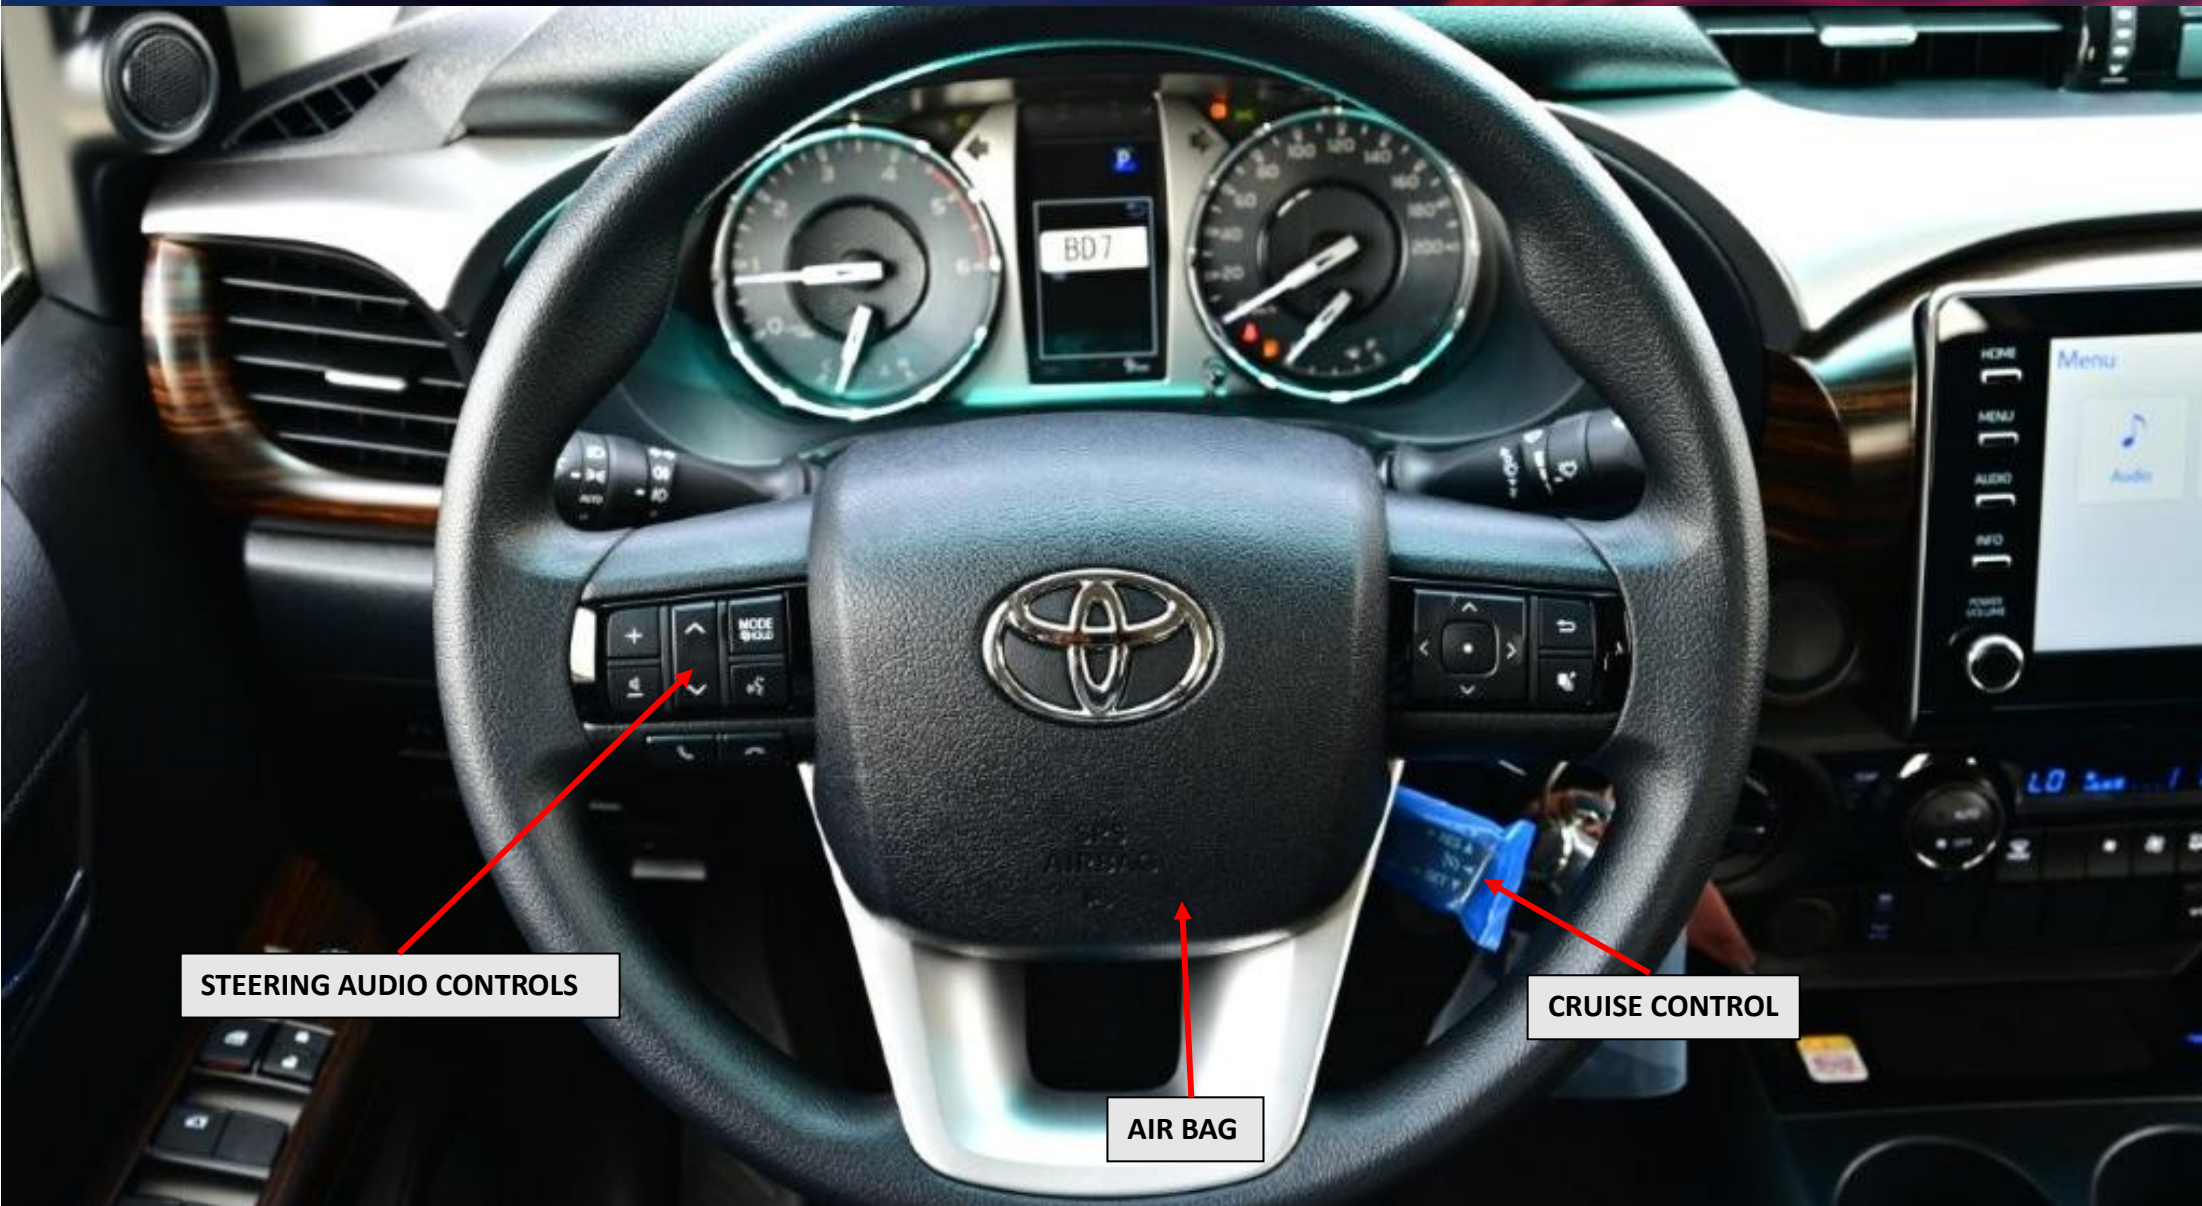

SAHARA MOTORS GROUP

STEERING AUDIO CONTROLS

CRUISE CONTROL

AIR BAG

Sahara Motors (Head Office)

Block 3, Showroom 25, Auto Market,
Ras Al Khor, Dubai, United Arab Emirates.

✉ info@saharamotorsuae.com

☎ +971 - 43332623

Sahara Motors FZE

Showroom 19, DUCAMZ, Ras Al Khor,
Dubai, United Arab Emirates.

✉ info@saharamotorsfze.com

☎ +971 - 42882430

Sahara Motors (Branch)

25th Floor, Suite #2503, Jafza View 18,
Jebel Ali Freezone, Dubai, United Arab Emirates.

✉ info@saharamotorsuae.com

☎ +971 - 43332623

Forex Motors FZCO

Showroom 357, DUCAMZ, Ras Al Khor,
Dubai, United Arab Emirates.

✉ info@forexmotorsuae.com

☎ +971 - 43204249

Blitz Motors FZE

Office - C1-1F-SF1858, Ajman Free Zone
C1 Building, Ajman, United Arab Emirates.

✉ info@blitzmotorsuae.com

☎ +971 - 544400938